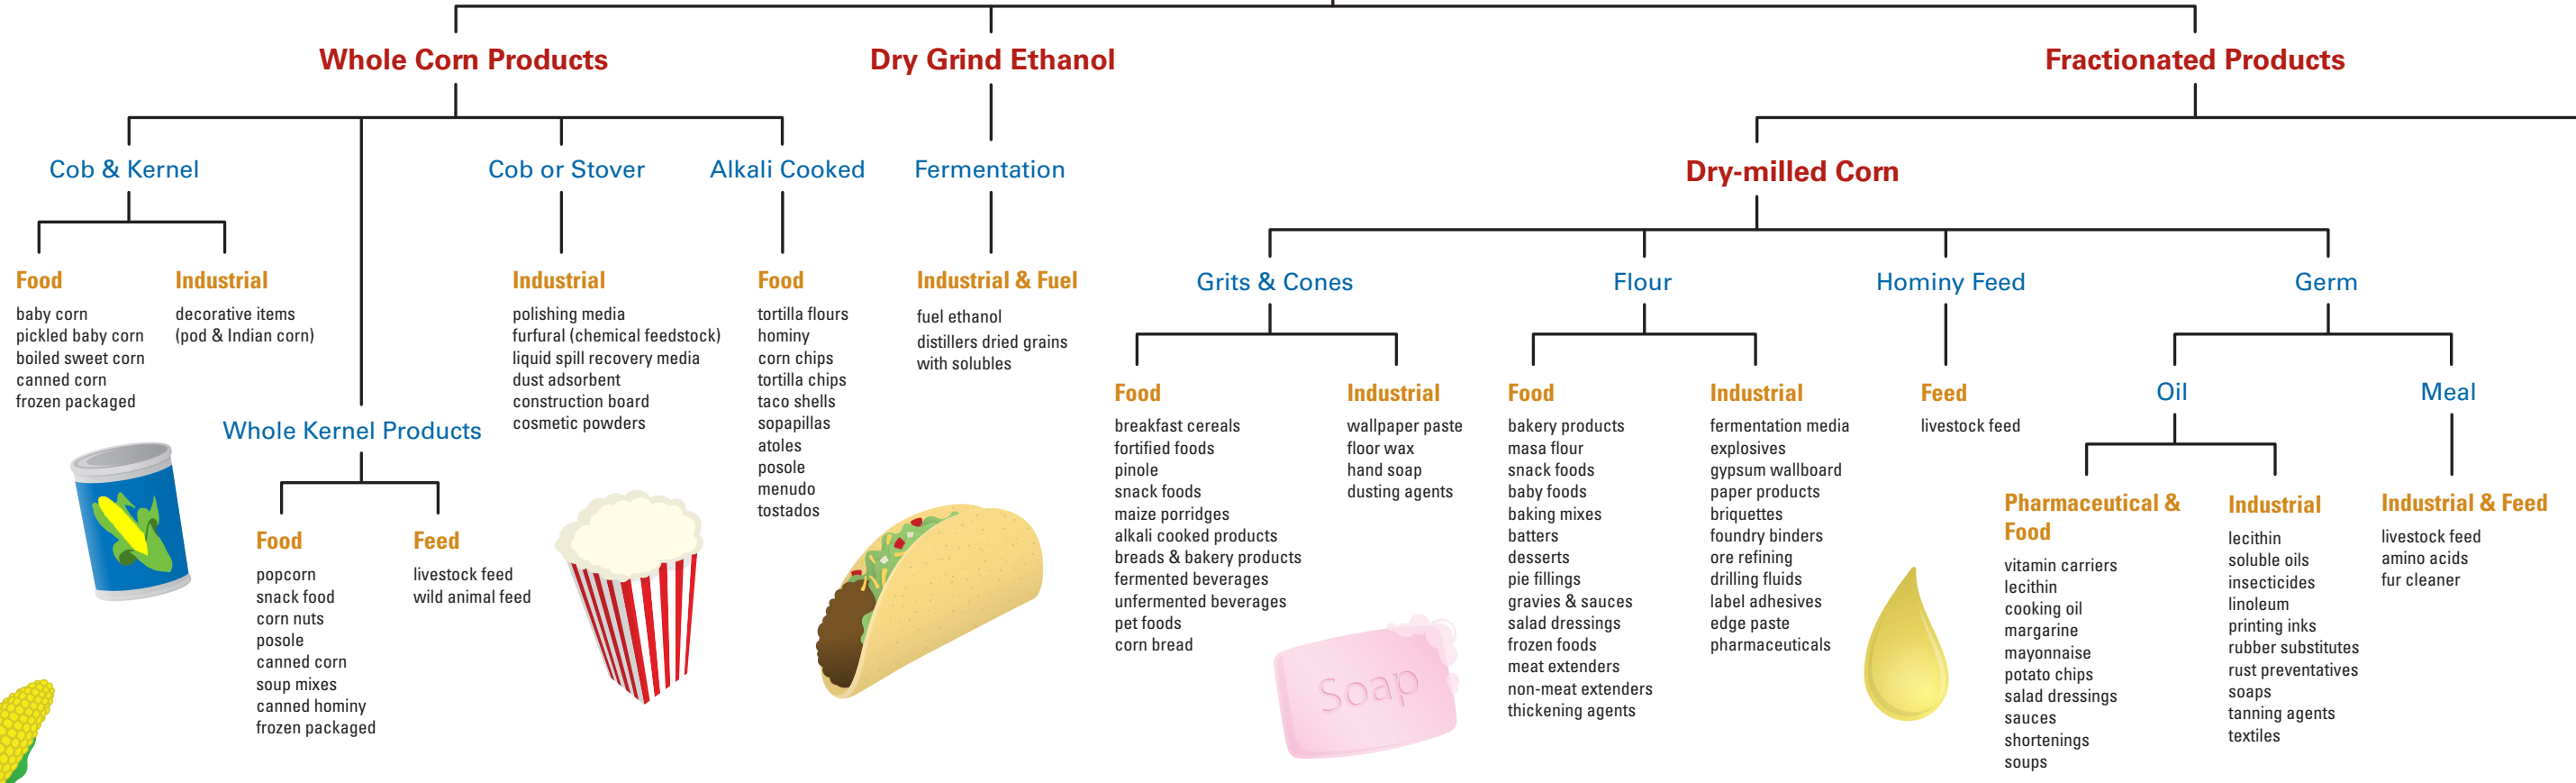

Corn

IOWA STATE UNIVERSITY
Center for Crops Utilization Research

(515) 294-0160 | www.ccur.iastate.edu