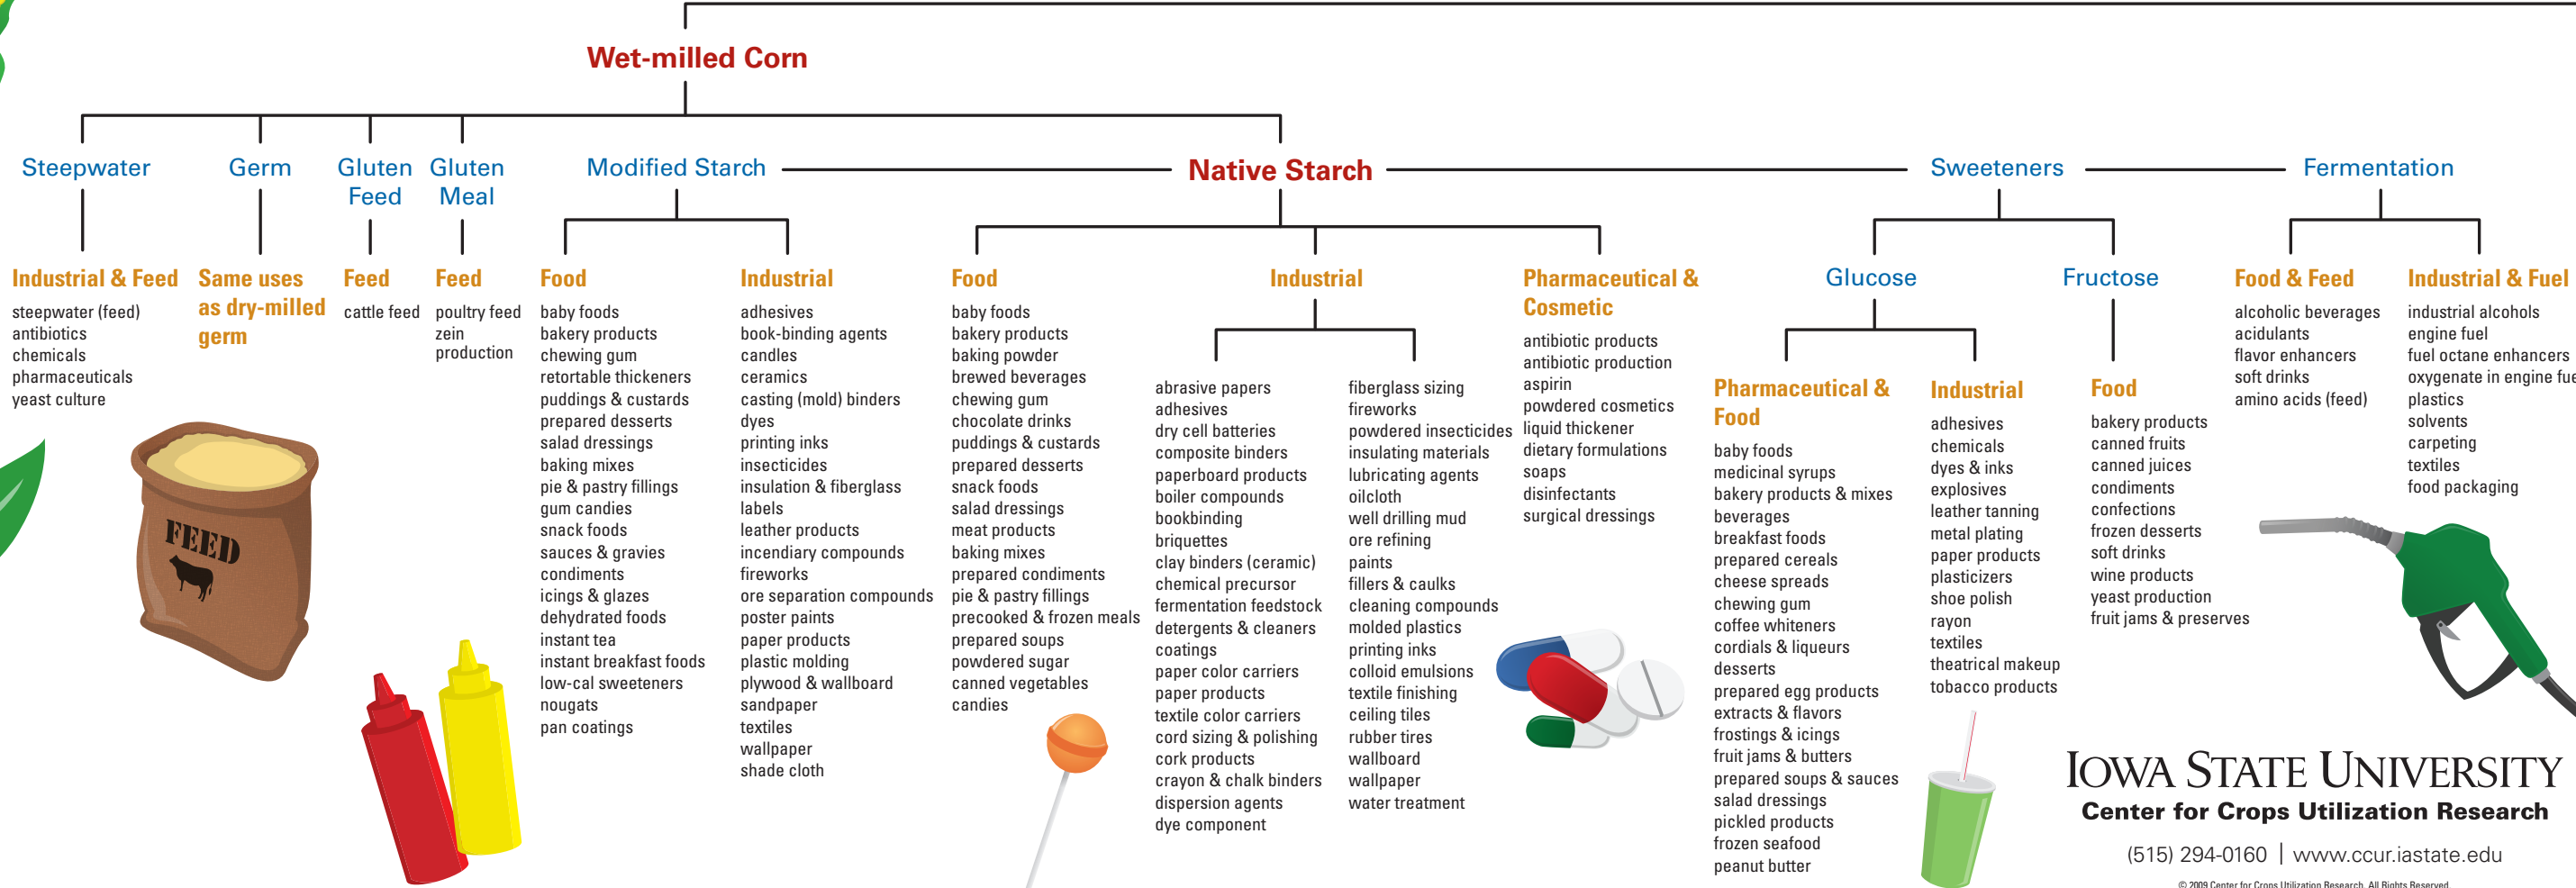

Corn

IOWA STATE UNIVERSITY
Center for Crops Utilization Research

(515) 294-0160 | www.ccur.iastate.edu